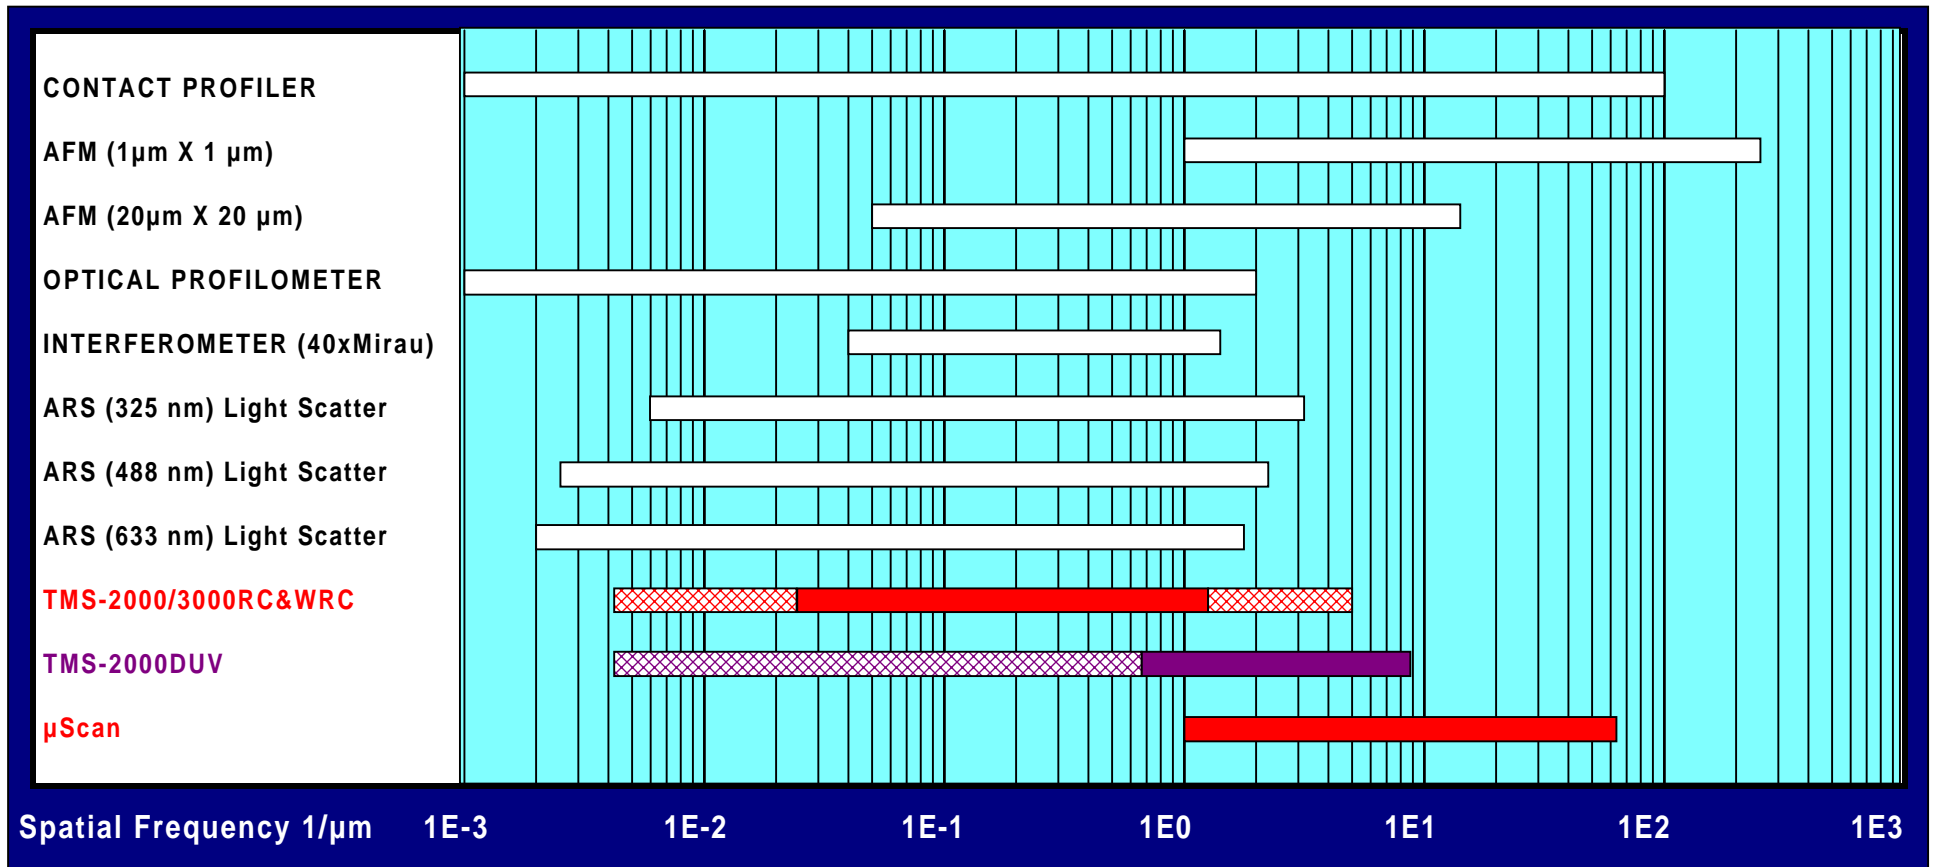

SPATIAL FREQUENCY COMPARISON

Typical Bandwidths of surface texture instruments

Schmitt Measurement Systems, Inc.
 2765 NW Nicolai St. Portland, OR 97210
 Phone 503-227-5178 Fax 503-227-5040
<http://www.schmitt-ind.com>

TMS-2000/3000RC&WRC, TMS-2000DUV and μScan
 are Schmitt Measurement Systems, Inc. products

 Comp Band all others are Full Band

084-720-002
 Last Modified on 12/5/00
 © Copyright 2000, Schmitt Industries, Inc